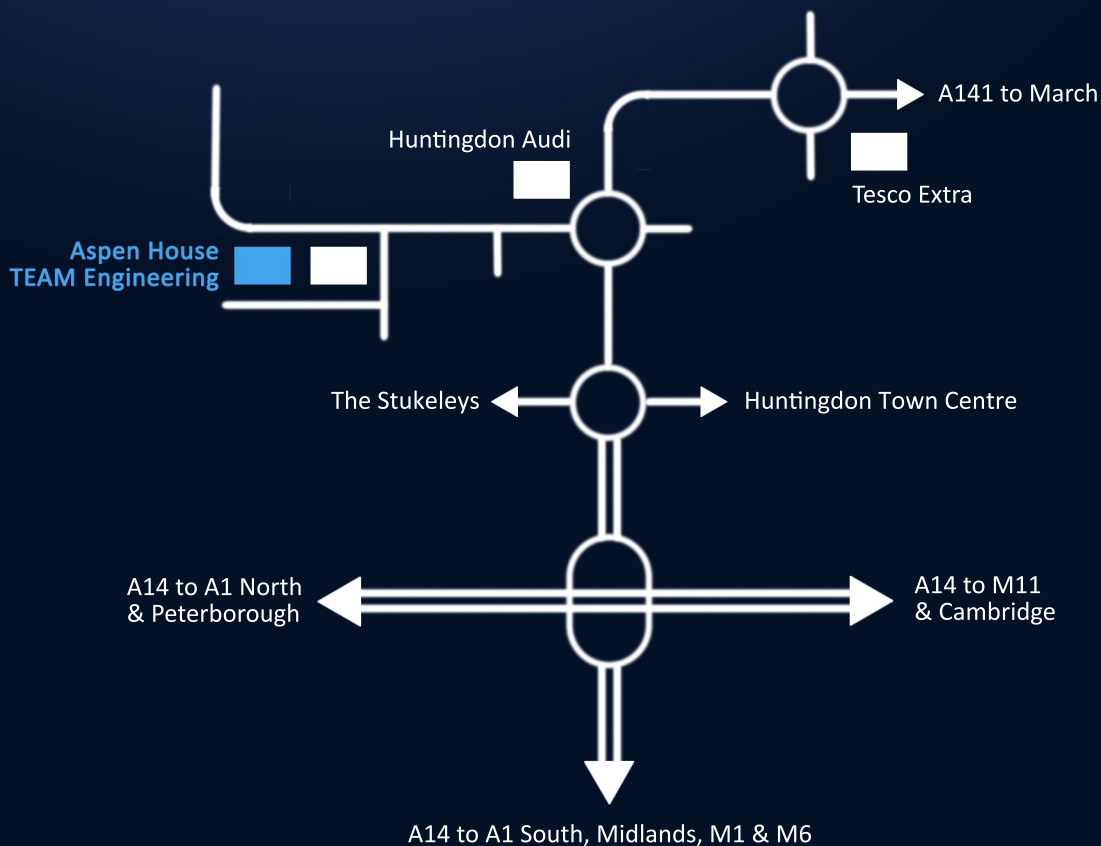

By Road

Aspen House, Vantage Park, Washingley Road, Huntingdon PE29 6SR

By Train

Huntingdon train station is serviced by First Capital Connect trains, and is a 5 minute drive from our Technical Centre. Taxis are available immediately outside the entrance.